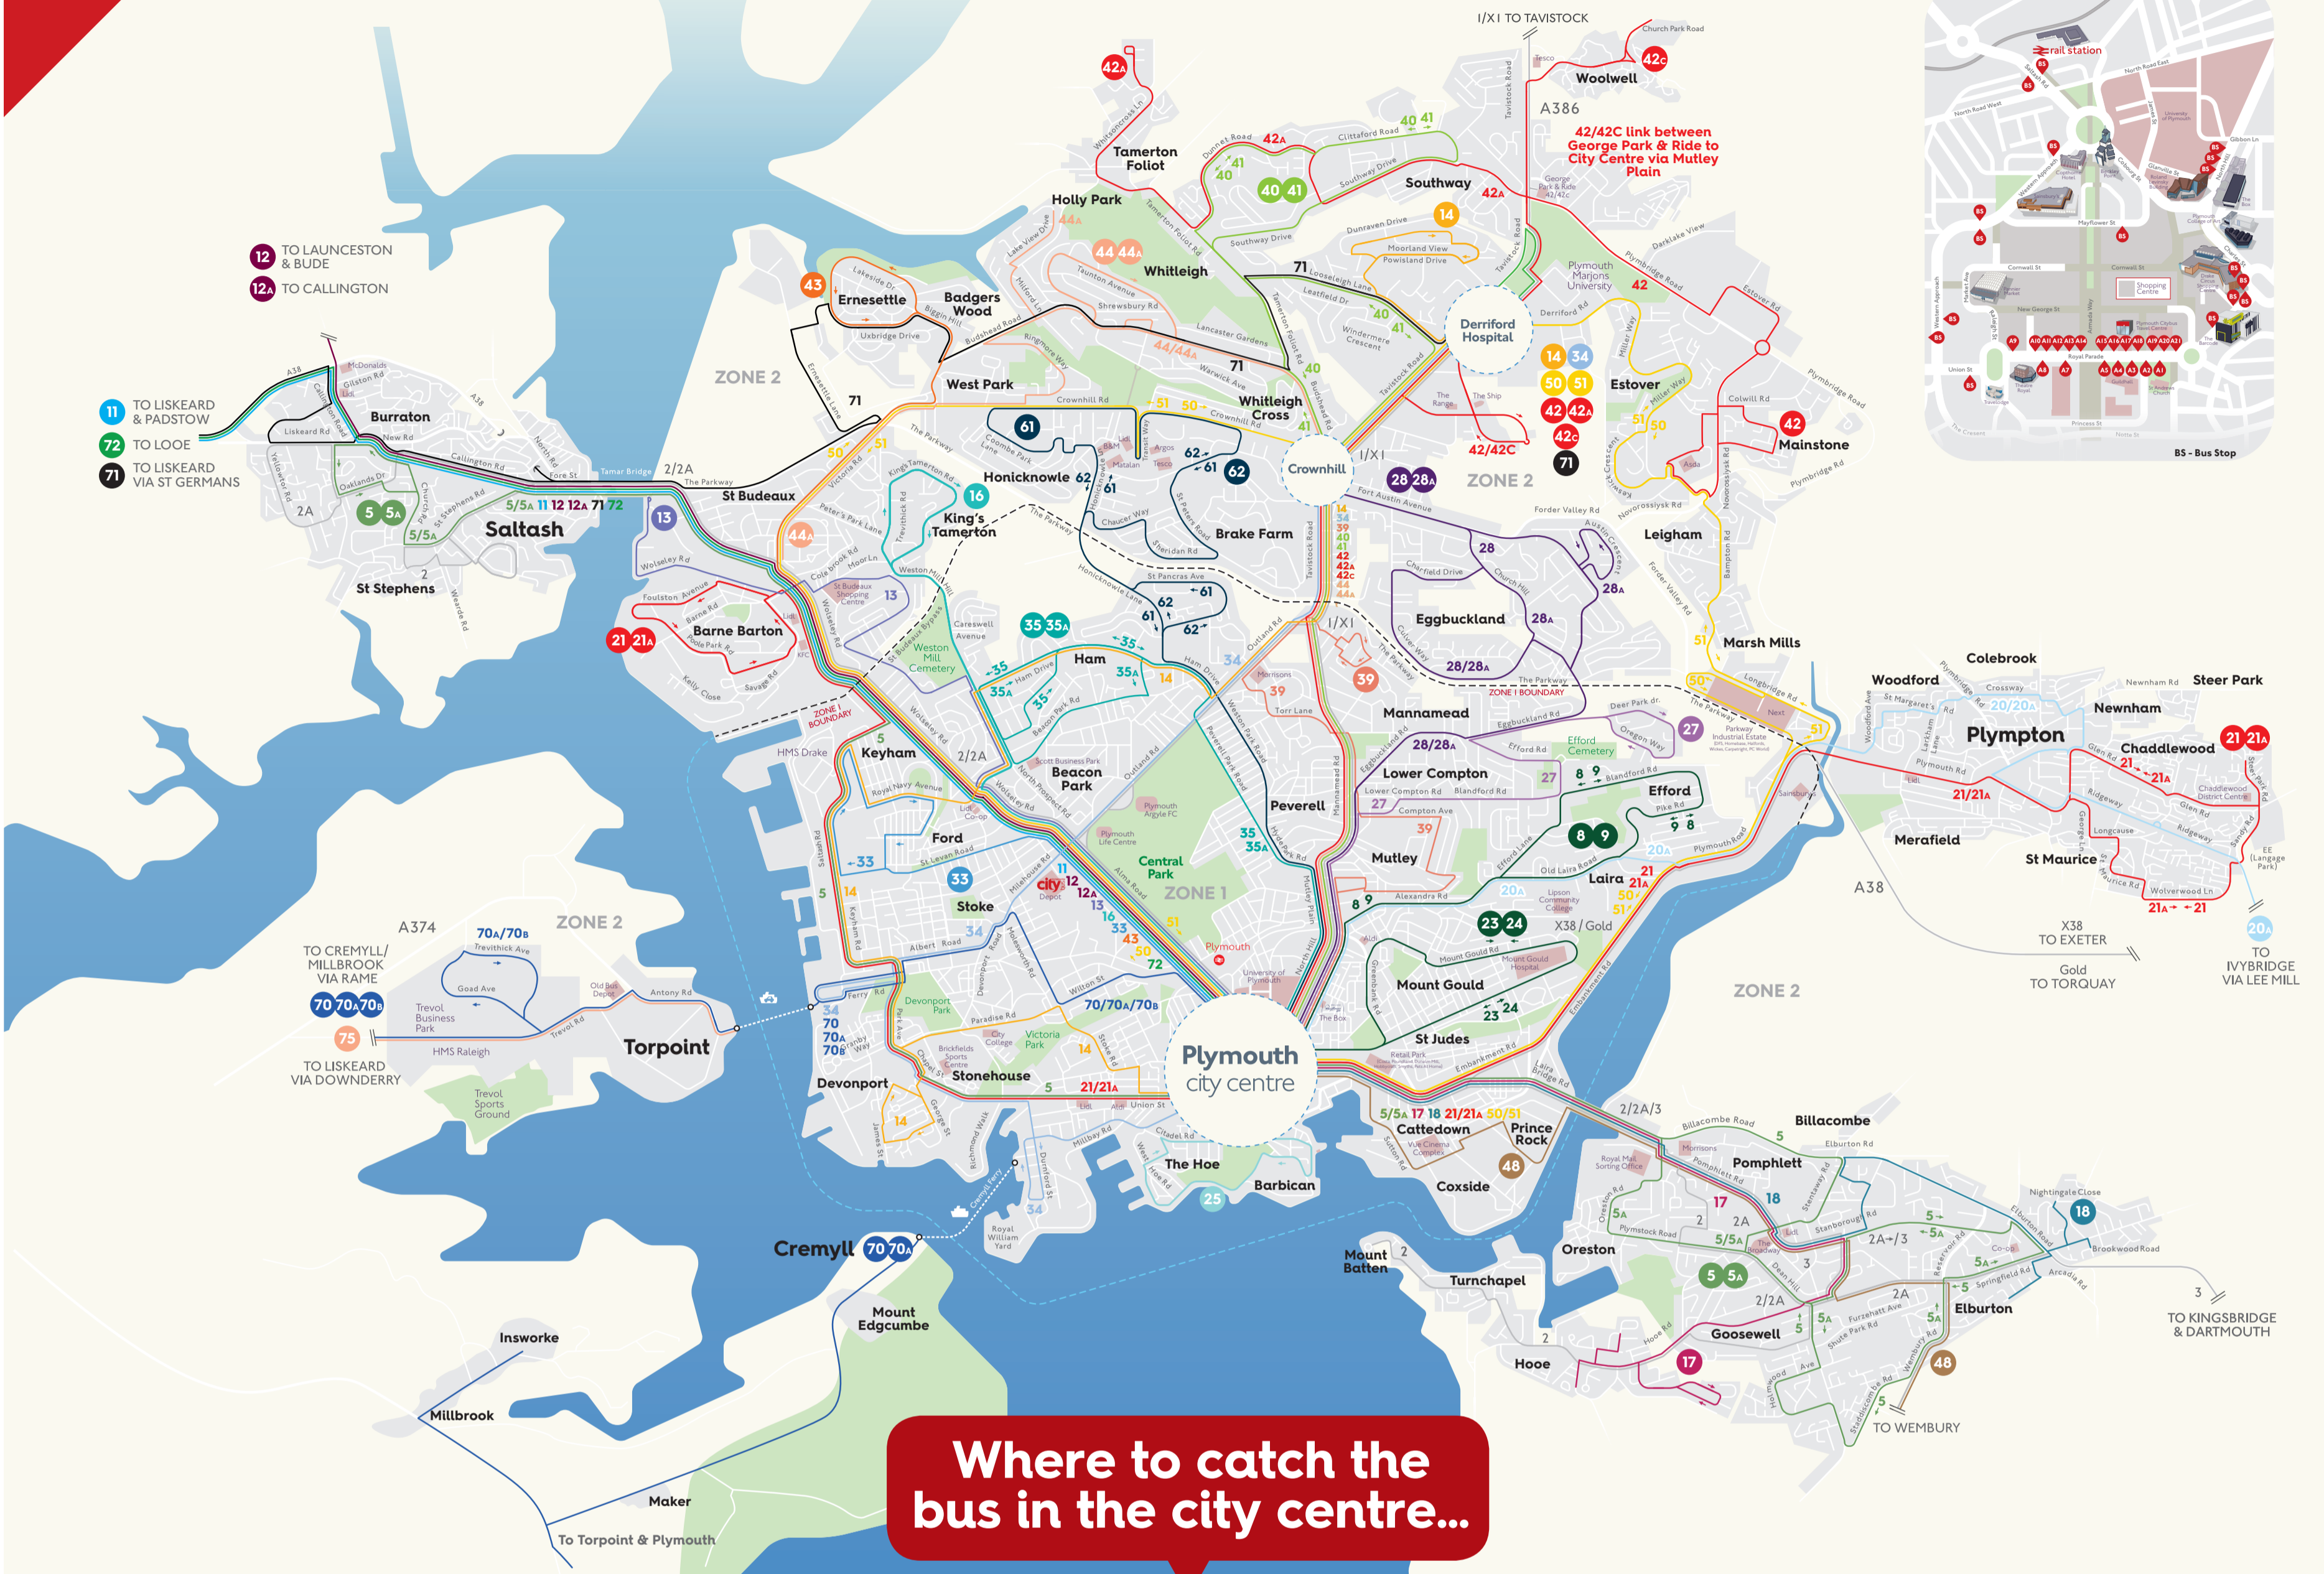

**FROM
5TH SEPTEMBER
2021**

Explore Plymouth on the Citybus Network

Plymouth
Britain's Ocean City

Where to catch the bus in the city centre...

5 5A	Saltash - City Centre - Plymstock A10 to Plymstock · A7 to Saltash	21 21A	Barne Barton - St Budeaux - City Centre - Plympton A12 to Plympton · A1 to Barne Barton	42 42C	City Centre - Derriford - Mainstone (42) / Woolwell (42C) A19
8 9	City Centre - Laira - Efford A15	23 24	City Centre - Mount Gould A9	42A	City Centre - Derriford - Tamerton Foliot A19
11 11A	Plymouth - Liskeard - Bodmin - Padstow A7	25	City Centre - Barbican - Plymouth Hoe A16	43	City Centre - St Budeaux - Ernesettle A4
12 12A	Plymouth - Callington - Launceston - Bude A7	27	City Centre - Deer Park A18	44 44A	City Centre - Whitleigh - Holy Park A21
13	City Centre - Saltash Passage A5	28 28A	City Centre - Eggbuckland - Crownhill A18	48	City Centre - Plymstock - Wembury A10
14	City Centre - Derriford Hospital A2	33	City Centre - Ford - Keyham A5	50	Derriford - Leigham - City Centre - St Budeaux - Derriford A4
16	City Centre - Kings Tamerton A5	34	City Centre - Devonport - Stoke - Derriford A2	51	Derriford - St Budeaux - City Centre - Leigham - Derriford A16
17	City Centre - Hooe Lake A11	35 35A	City Centre - Peverell - Beacon Park - Ham A17	61 62	City Centre - Honicknowle - Transit Way A17
18	City Centre - Elburton A11	39	City Centre - Hartley A11	70 70A 70B	Plymouth - Torpoint - Cremyll A3
20 20A	City Centre - Plympton / Ivybridge A13	40 41	City Centre - Southway A21	72	Plymouth - Looe - Polperro A7