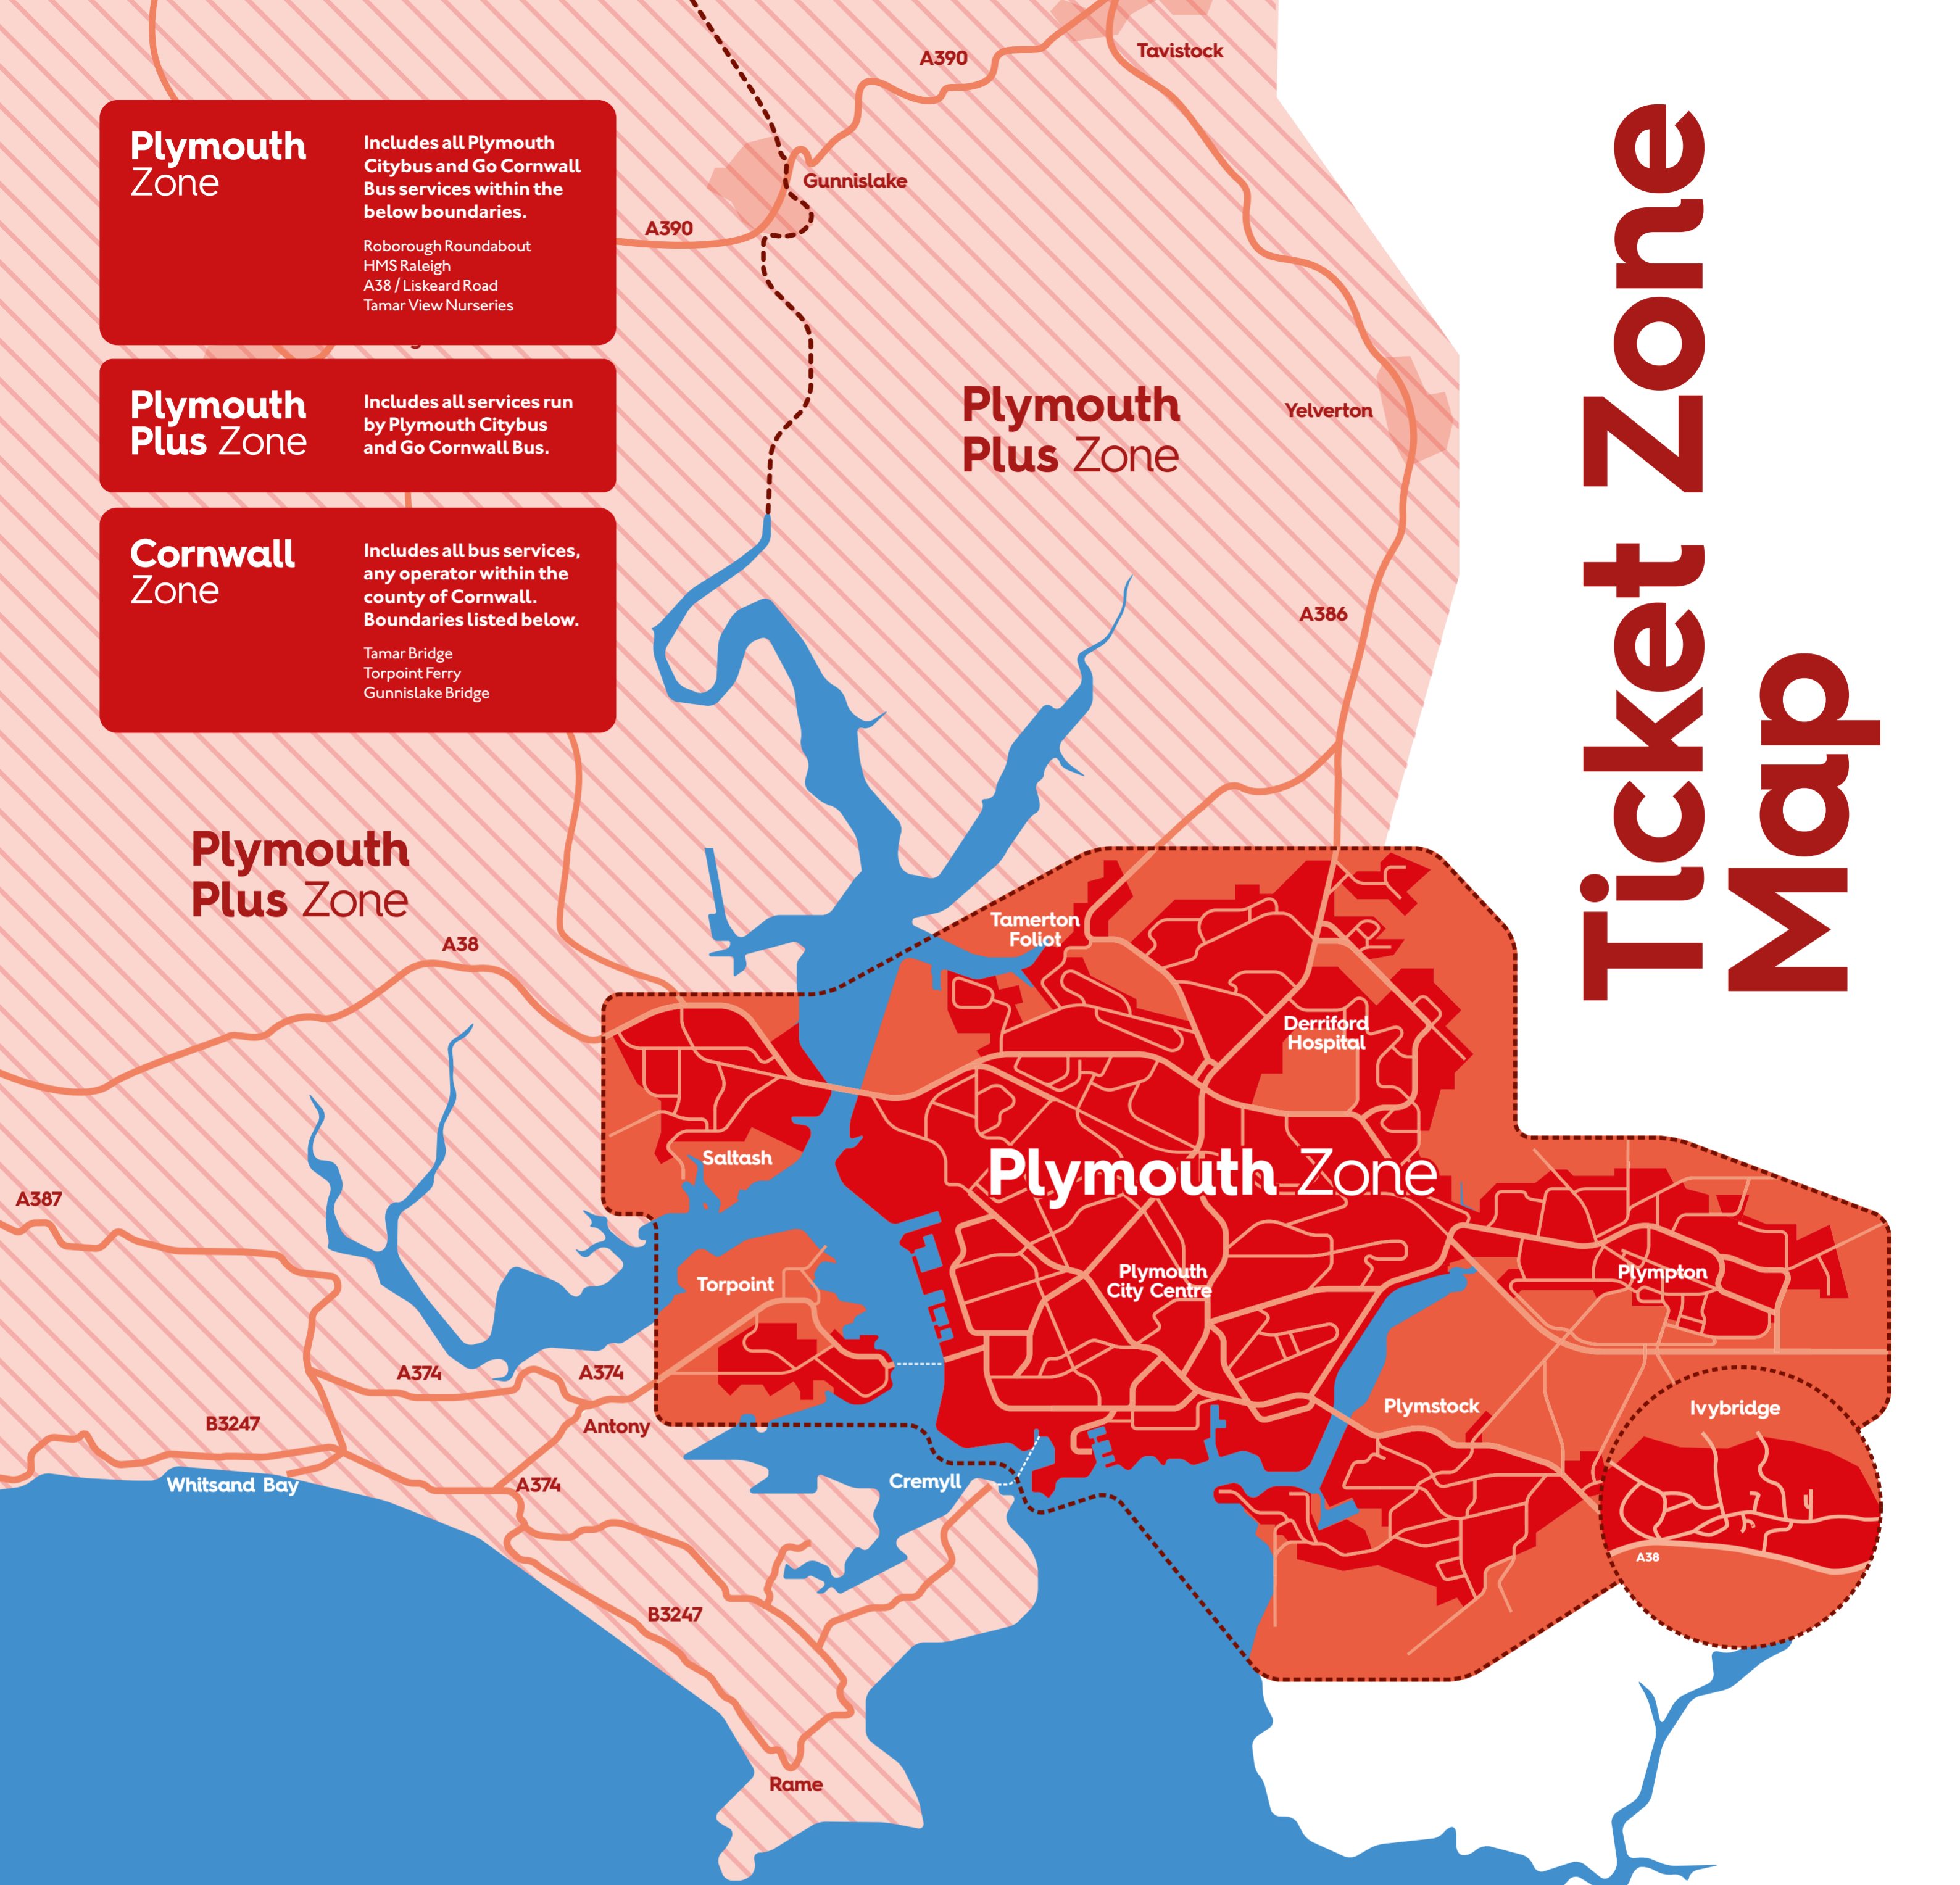

Ticket Zone Map

Plymouth Zone

Includes all Plymouth Citybus and Go Cornwall Bus services within the below boundaries.

Roborough Roundabout
HMS Raleigh
A38 / Liskeard Road
Tamar View Nurseries

Plymouth Plus Zone

Includes all services run by Plymouth Citybus and Go Cornwall Bus.

Cornwall Zone

Includes all bus services, any operator within the county of Cornwall. Boundaries listed below.

Tamar Bridge
Torpoint Ferry
Gunnislake Bridge

PLYMOUTH
city BUS

CORNWALL
GO BUS

Part of **GoAhead**