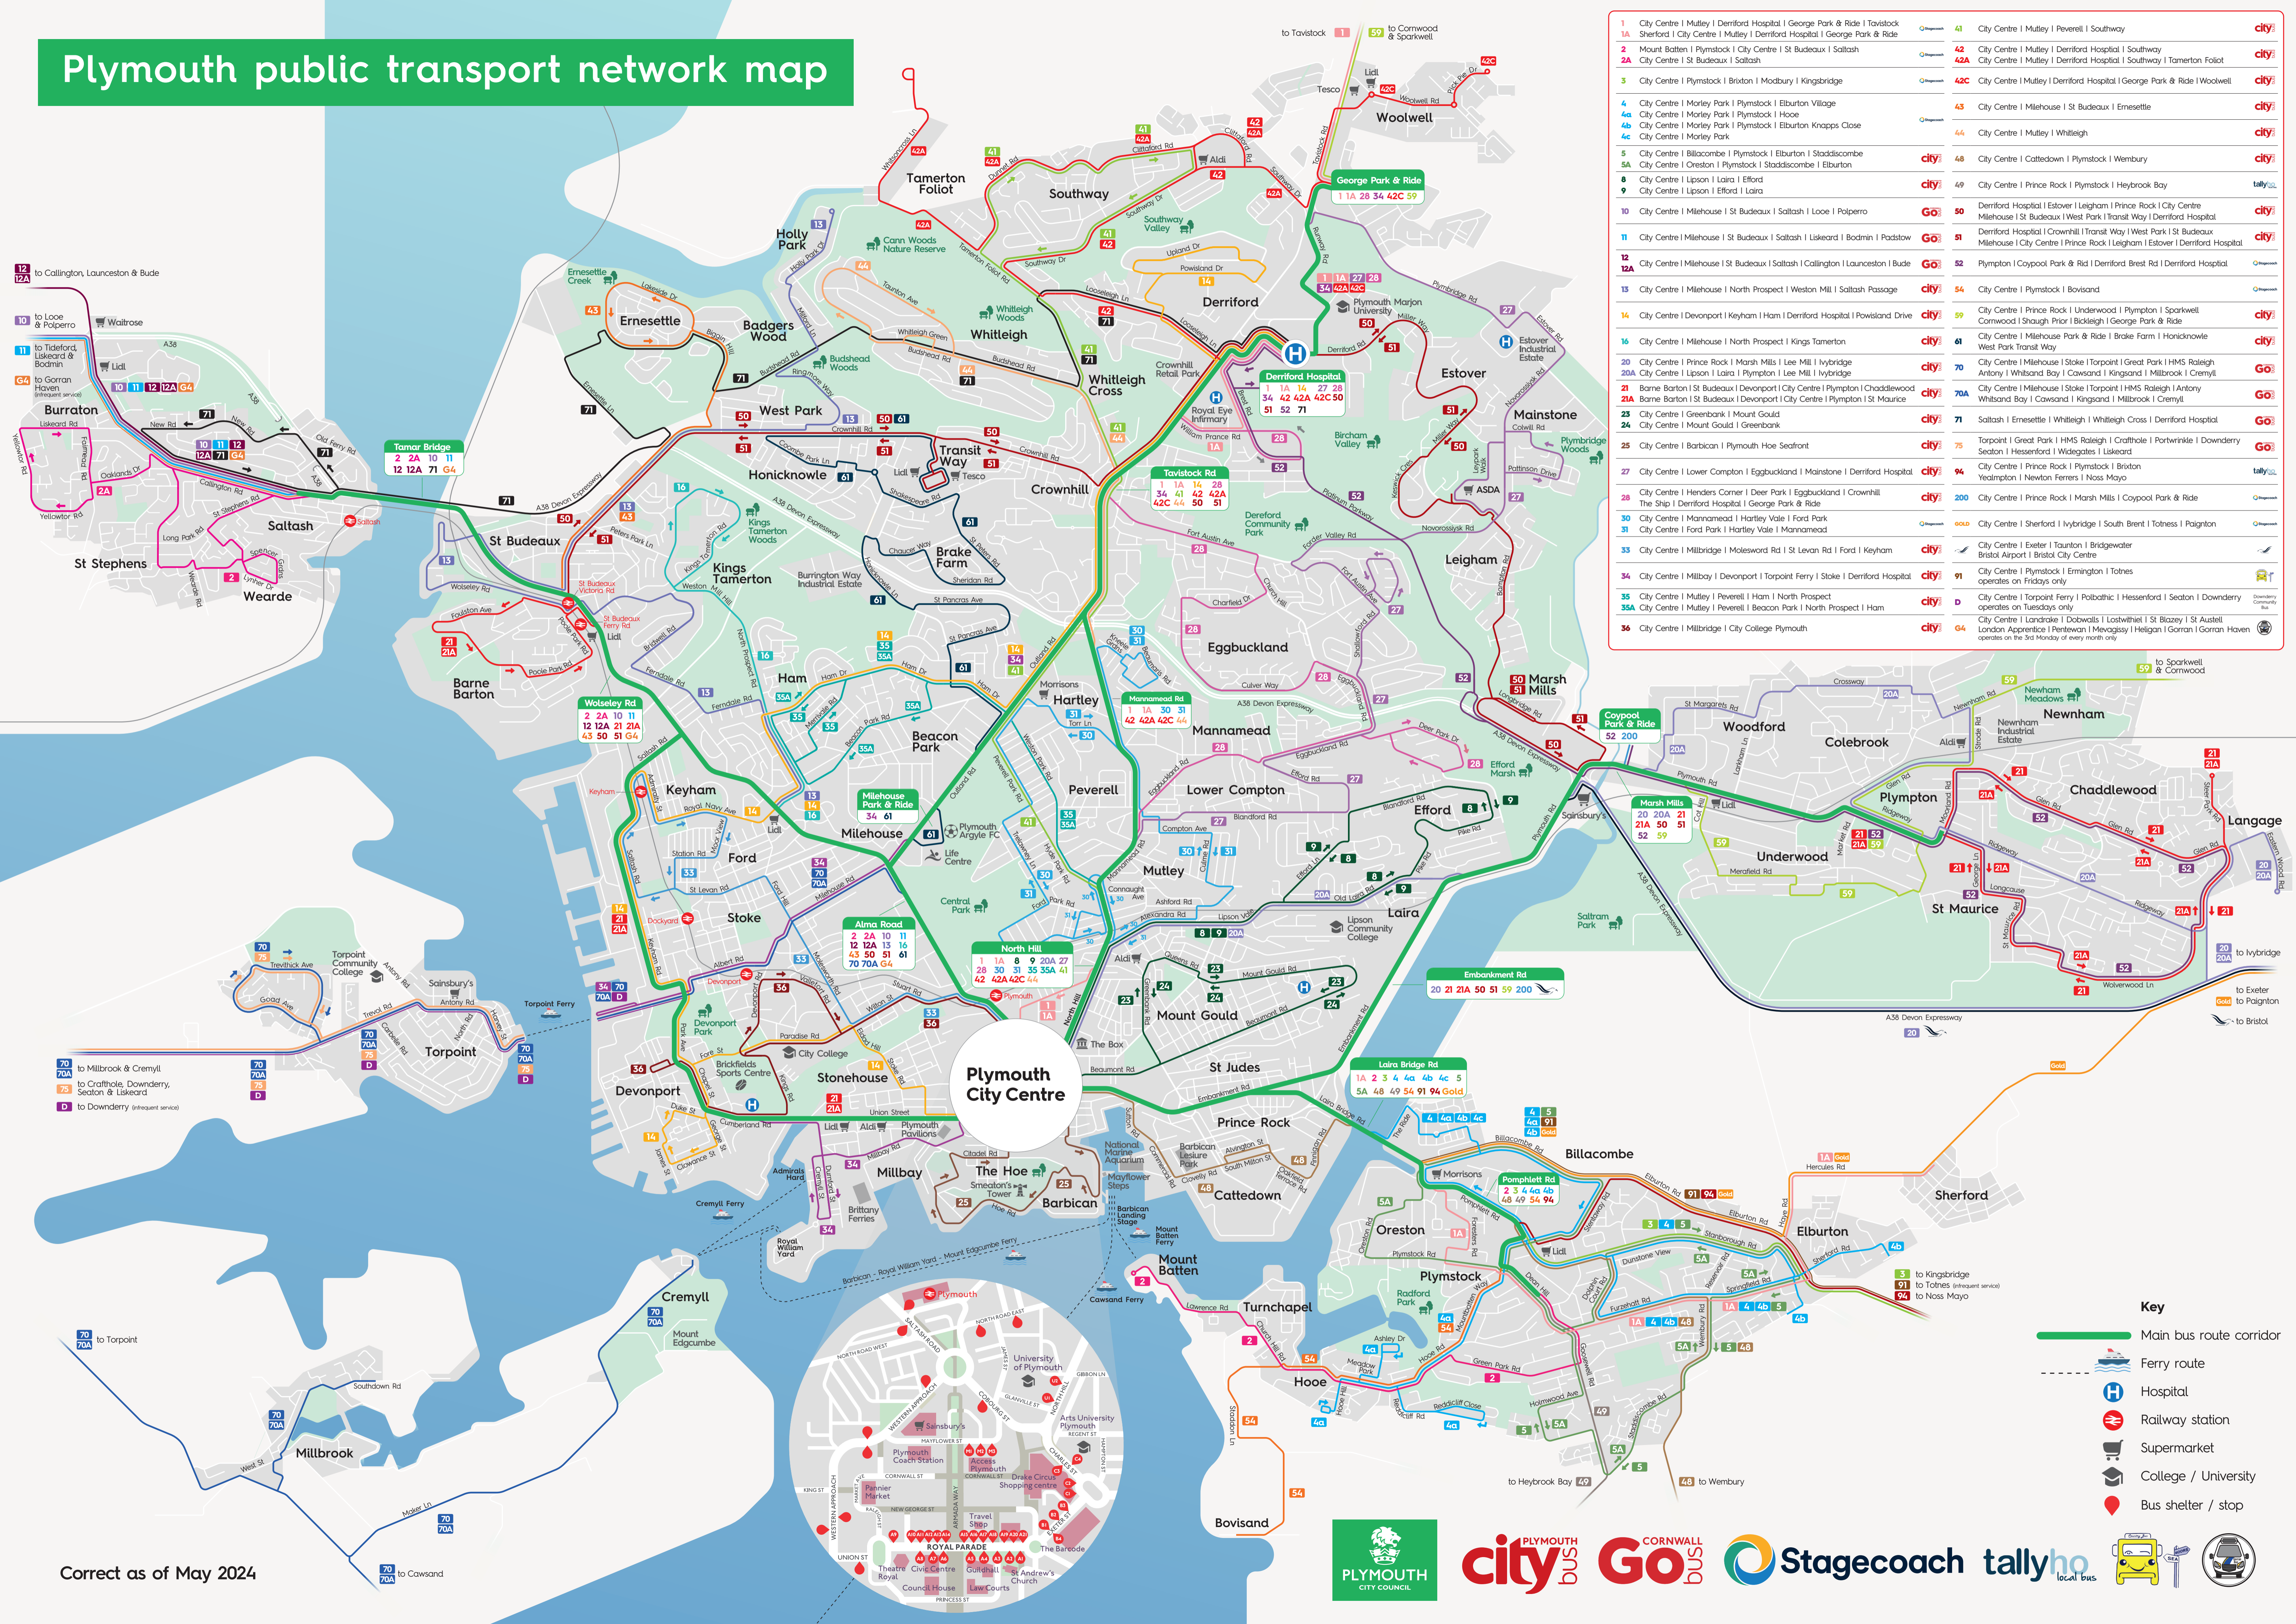

Plymouth public transport network map

1	City Centre | Mutley | Derriford Hospital | George Park & Ride | Tavistock	41	City Centre | Mutley | Peverell | Southway
1A	Sherford | City Centre | Mutley | Derriford Hospital | George Park & Ride	42	City Centre | Mutley | Derriford Hospital | Southway
2	Mount Batten | Plymstock | City Centre | St Budeaux | Saltash	42A	City Centre | Mutley | Derriford Hospital | Southway | Tamerton Foliot
2A	City Centre | St Budeaux | Saltash	42C	City Centre | Mutley | Derriford Hospital | George Park & Ride | Woolwell
3	City Centre | Plymstock | Brixton | Modbury | Kingsbridge	43	City Centre | Milehouse | St Budeaux | Ernesettle
4	City Centre | Morley Park | Plymstock | Elburton Village	43	City Centre | Milehouse | St Budeaux | Ernesettle
4A	City Centre | Morley Park | Plymstock | Elburton | Hooe	44	City Centre | Mutley | Whitleigh
4B	City Centre | Morley Park | Plymstock | Elburton Knapps Close	46	City Centre | Cattedown | Plymstock | Wembury
4C	City Centre | Morley Park	49	City Centre | Prince Rock | Plymstock | Heybrook Bay
5	City Centre | Billacombe | Plymstock | Elburton | Staddiscombe	50	Derriford Hospital | Estover | Leigham | Prince Rock | City Centre
5A	City Centre | Oreston | Plymstock | Staddiscombe | Elburton	51	Derriford Hospital | Crownhill | Transit Way | West Park | St Budeaux
6	City Centre | Lipson | Laira | Efford	52	Plympton | Coypool Park & Ride | Derriford Brest Rd | Derriford Hospital
9	City Centre | Lipson | Efford | Laira	54	City Centre | Plymstock | Bovisand
10	City Centre | Milehouse | St Budeaux | Saltash | Looe | Polperro	59	City Centre | Prince Rock | Underwood | Plympton | Sparkwell
11	City Centre | Milehouse | St Budeaux | Saltash | Liskeard | Bodmin | Padstow	61	City Centre | Milehouse Park & Ride | Brake Farm | Honicknowle
12	City Centre | Milehouse | St Budeaux | Saltash | Callington | Launceston | Bude	70	City Centre | Milehouse | Stoke | Torpoint | Great Park | HMS Raleigh
12A	City Centre | Milehouse | St Budeaux | Saltash | Callington | Launceston | Bude	70A	City Centre | Milehouse | Stoke | Torpoint | HMS Raleigh | Antony
13	City Centre | Milehouse | North Prospect | Weston Mill | Saltash Passage	71	Saltash | Ernesettle | Whitleigh | Whitehill Cross | Derriford Hospital
14	City Centre | Devonport | Keyham | Ham | Derriford Hospital | Powisland Drive	75	Torpoint | Great Park | HMS Raleigh | Cranthole | Portwinckle | Downderry
16	City Centre | Milehouse | North Prospect | Kings Tamerton	94	City Centre | Prince Rock | Plymstock | Brixton
20	City Centre | Prince Rock | Marsh Mills | Lee Mill | Iybridge	200	City Centre | Prince Rock | Marsh Mills | Coypool Park & Ride
20A	City Centre | Lipson | Laira | Plympton | Lee Mill | Iybridge	600D	City Centre | Sherford | Iybridge | South Brent | Totnes | Paignton
21	Barne Barton | St Budeaux | Devonport | City Centre | Plympton | Chaddlewood		City Centre | Exeter | Taunton | Bridgewater
21A	Barne Barton | St Budeaux | Devonport | City Centre | Plympton | St Maurice		Bristol Airport | Bristol City Centre
23	City Centre | Greenbank | Mount Gould		City Centre | Plymstock | Ermington | Totnes
24	City Centre | Mount Gould | Greenbank		operates on Fridays only
25	City Centre | Barbican | Plymouth Hoe Seafront		City Centre | Torpoint Ferry | Polbathic | Hensford | Seaton | Downderry
27	City Centre | Lower Compton | Egguckland | Mainstone | Derriford Hospital		operates on Tuesdays only
28	City Centre | Henders Corner | Deer Park | Egguckland | Crownhill		City Centre | Landrake | Dobwalls | Lostwithiel | St Blazey | St Austell
30	City Centre | Mannamead | Hartley Vale | Ford Park		London Apprentice | Penelwan | Mewagssy | Heligan | Gorran | Gorran Haven
31	City Centre | Ford Park | Hartley Vale | Mannamead		operates on the 3rd Monday of every month only
33	City Centre | Millbridge | Moleward Rd | St Levan Rd | Ford | Keyham		
34	City Centre | Millbay | Devonport | Torpoint Ferry | Stoke | Derriford Hospital		
35	City Centre | Mutley | Peverell | Ham | North Prospect		
35A	City Centre | Mutley | Peverell | Beacon Park | North Prospect | Ham		
36	City Centre | Millbridge | City College Plymouth