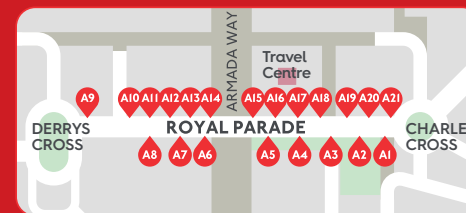

continued from above

	SH 24	SH 23	SD 23	SD 24	SH 24	SH 23	SD 23	SH 24	SD 24	SH 23	24	23	23	24	23	24	23	24	23
Royal Parade A9	1600	1615	1615	1630	1630	1645	1650	1700	1705	1715	1725	1740	1755	1825	1855	1945	2020	2120	2150
Queens Road Triangle		1623	1625		1653	1700				1723			1748	1803		1901		2026	2156
Beaumont Road Seymour Avenue	1606			1639	1636			1706	1714		1731			1831		1949		2124	
Mount Gould Hospital	1609	1627	1629	1642	1639	1657	1704	1709	1717	1727	1734	1752	1807	1834	1905	1952	2030	2127	2200
Beaumont Road Seymour Avenue		1631	1634		1701	1709				1731			1756	1811		1909		2034	2204
Queens Road Triangle	1615			1649	1645			1715	1724		1740			1840		1957		2132	
Exeter Street Barcode	1622	1637	1642	1657	1652	1707	1717	1722	1732	1737	1747	1802	1817	1847	1912	2002	2037	2137	2207
Royal Parade	1625	1640	1645	1700	1655	1710	1720	1725	1735	1740	1750	1805	1820	1850	1915	2005	2040	2140	2210

Key

- SD Schooldays Only
- SH School Holidays Only

Part of **GoAhead**

01752 662 271

plymouthbus.co.uk

/plymouthbus

/plymouthbus

Travel Centre
Royal Parade Plymouth

Monday to Friday
9:00 - 12:30 & 13:30 - 17:00

We are closed weekends & bank holidays

Plymouth City Centre, Royal Parade bus stops

Nationwide bus times

traveline
public transport info
0871 200 22 33

Costs apply

www.travelinesw.com
info@travelinesw.com