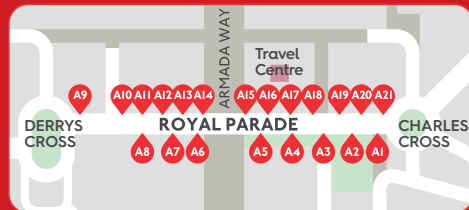

Travel Centre
Royal Parade, Plymouth

Monday to Friday
9:00 - 12:30 & 13:30 - 17:00

We are closed weekends & bank holidays

Plymouth City Centre, Royal Parade bus stops

Nationwide bus times

traveline
public transport info
0871 200 22 33

Costs apply
www.travelinesw.com
info@travelinesw.com

35A Loop route: City Centre (Royal Parade, bus stop A17) - Beacon Park - Ham - City Centre

via Mutley - Peverell - Beacon Park Road - Ham Green - Peverell - Mutley

35/35A

City Centre Ham Merrivale Road (35) Beacon Park (35A) City Centre

via Mutley | Peverell | Ham Green
Merrivale Road (35)
Beacon Park Road (35A)

from 30th March 2025

Part of **GoAhead**

Download our app