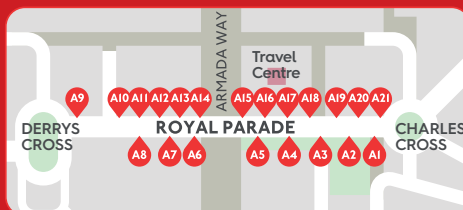

Part of **GoAhead**

01752 662 271

plymouthbus.co.uk

/plymouthbus

/plymouthbus

**Travel Centre**  
Royal Parade, Plymouth

**Monday to Friday**  
9:00 - 12:30 & 13:30 - 17:00

We are closed weekends & bank holidays

Plymouth City Centre, Royal Parade bus stops

Nationwide bus times

**traveline**  
public transport info  
0871 200 22 33

Costs apply  
www.travelinesw.com  
info@travelinesw.com

# 43 Loop route: City Centre (Royal Parade, bus stop A4) - Ernesettle - City Centre

via Milehouse - St Budeaux

# City Centre Victoria Road Ernesettle (43) City Centre

via Milehouse | St Budeaux

from 30th March 2025

Part of **GoAhead**