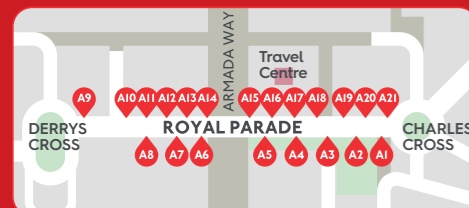

Plymouth City Centre, Royal Parade bus stops

Nationwide bus times
traveline public transport info
0871 200 22 33

5/5A City Centre (Royal Parade, bus stop A10) - Elburton
via Prince Rock - Broadway - Stanborough Road (5) - Goosewell (5A)

Monday - Friday except bank holidays

Table with 14 columns and 14 rows showing bus routes and times for Monday-Friday. Includes stop names like Royal Parade A10, Prince Rock, Higher Stert Terrace, etc.

Saturdays

Table with 14 columns and 14 rows showing bus routes and times for Saturdays. Includes stop names like Royal Parade A10, Prince Rock, Higher Stert Terrace, etc.

Sunday and bank holidays

Table with 14 columns and 14 rows showing bus routes and times for Sunday and bank holidays. Includes stop names like Royal Parade A10, Prince Rock, Higher Stert Terrace, etc.

via Prince Rock | Broadway
Stanborough Road (5)
Goosewell (5A)

from 1st September 2024

Part of GoAhead