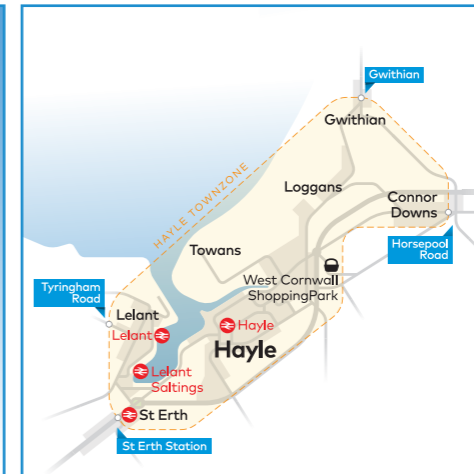

Sundays and bank holidays

buses towards RNAS Culdrose

Service No	36	36	36
Truro Railway Station	1028	1328	1628
Truro Bus Station	1033	1333	1633
Playing Place Bus Shelter	1043	1343	1643
Carnon Downs bus shelter	1045	1345	1645
Devoran Church	1052	1352	1652
Perranwell opp Royal Oak	1102	1402	1702
Stithians Crelow Lane	1112	1412	1712
Post Office	1117	1417	1717
Helston Tesco	1130	1430	1730
Helston Seven Stars	1135	1435	1735
Helston Sainsburys	1140	1440	1740
RNAS Culdrose	1145	1445	

for Flambards

buses towards Truro

Service No	36	36	36
RNAS Culdrose	1201	1501	
Cottage Hospital	1205	1505	
Helston Sainsburys	0908	1208	1508
Helston Seven Stars Arr	0913	1213	1513
Helston Seven Stars Dep	0915	1215	1515
Helston Tesco	0920	1220	1520
Post Office	0932	1232	1532
Stithians Crelow Lane	0938	1238	1538
Perranwell Royal Oak	0948	1248	1548
Devoran Church	0958	1258	1558
Carnon Downs bus shelter	1005	1305	1605
Playing Place Bus Shelter	1007	1307	1607
Truro Bus Station	1017	1317	1617
Truro Railway Station	1022	1322	1622

Mondays to Fridays on schooldays only

buses towards Redruth School

Service No	36S	36S
	SD	SD
Penair School		1510
Truro Bus Station C	0717	1520
Playing Place Bus Shelter	0727	1530
Carnon Downs bus shelter	0729	1532
Carnon Downs Bissoe Road	0732	1535
Devoran Church	0738	1541
Perranwell Railway Station	0743	1546
Perranwell opp Chapel	0745	1548
Frogpool Cornish Arms	0749	1552
Pulla Cross Trelawney Estate	0750	1553
Gwennap Church	0756	1559
Carharrack Foxes Row	0802	
Trevarth Trevarth Terrace	0804	
Lanner Post Office	0807	
Redruth Railway Station	0815	
Redruth School	0820	

buses towards Truro