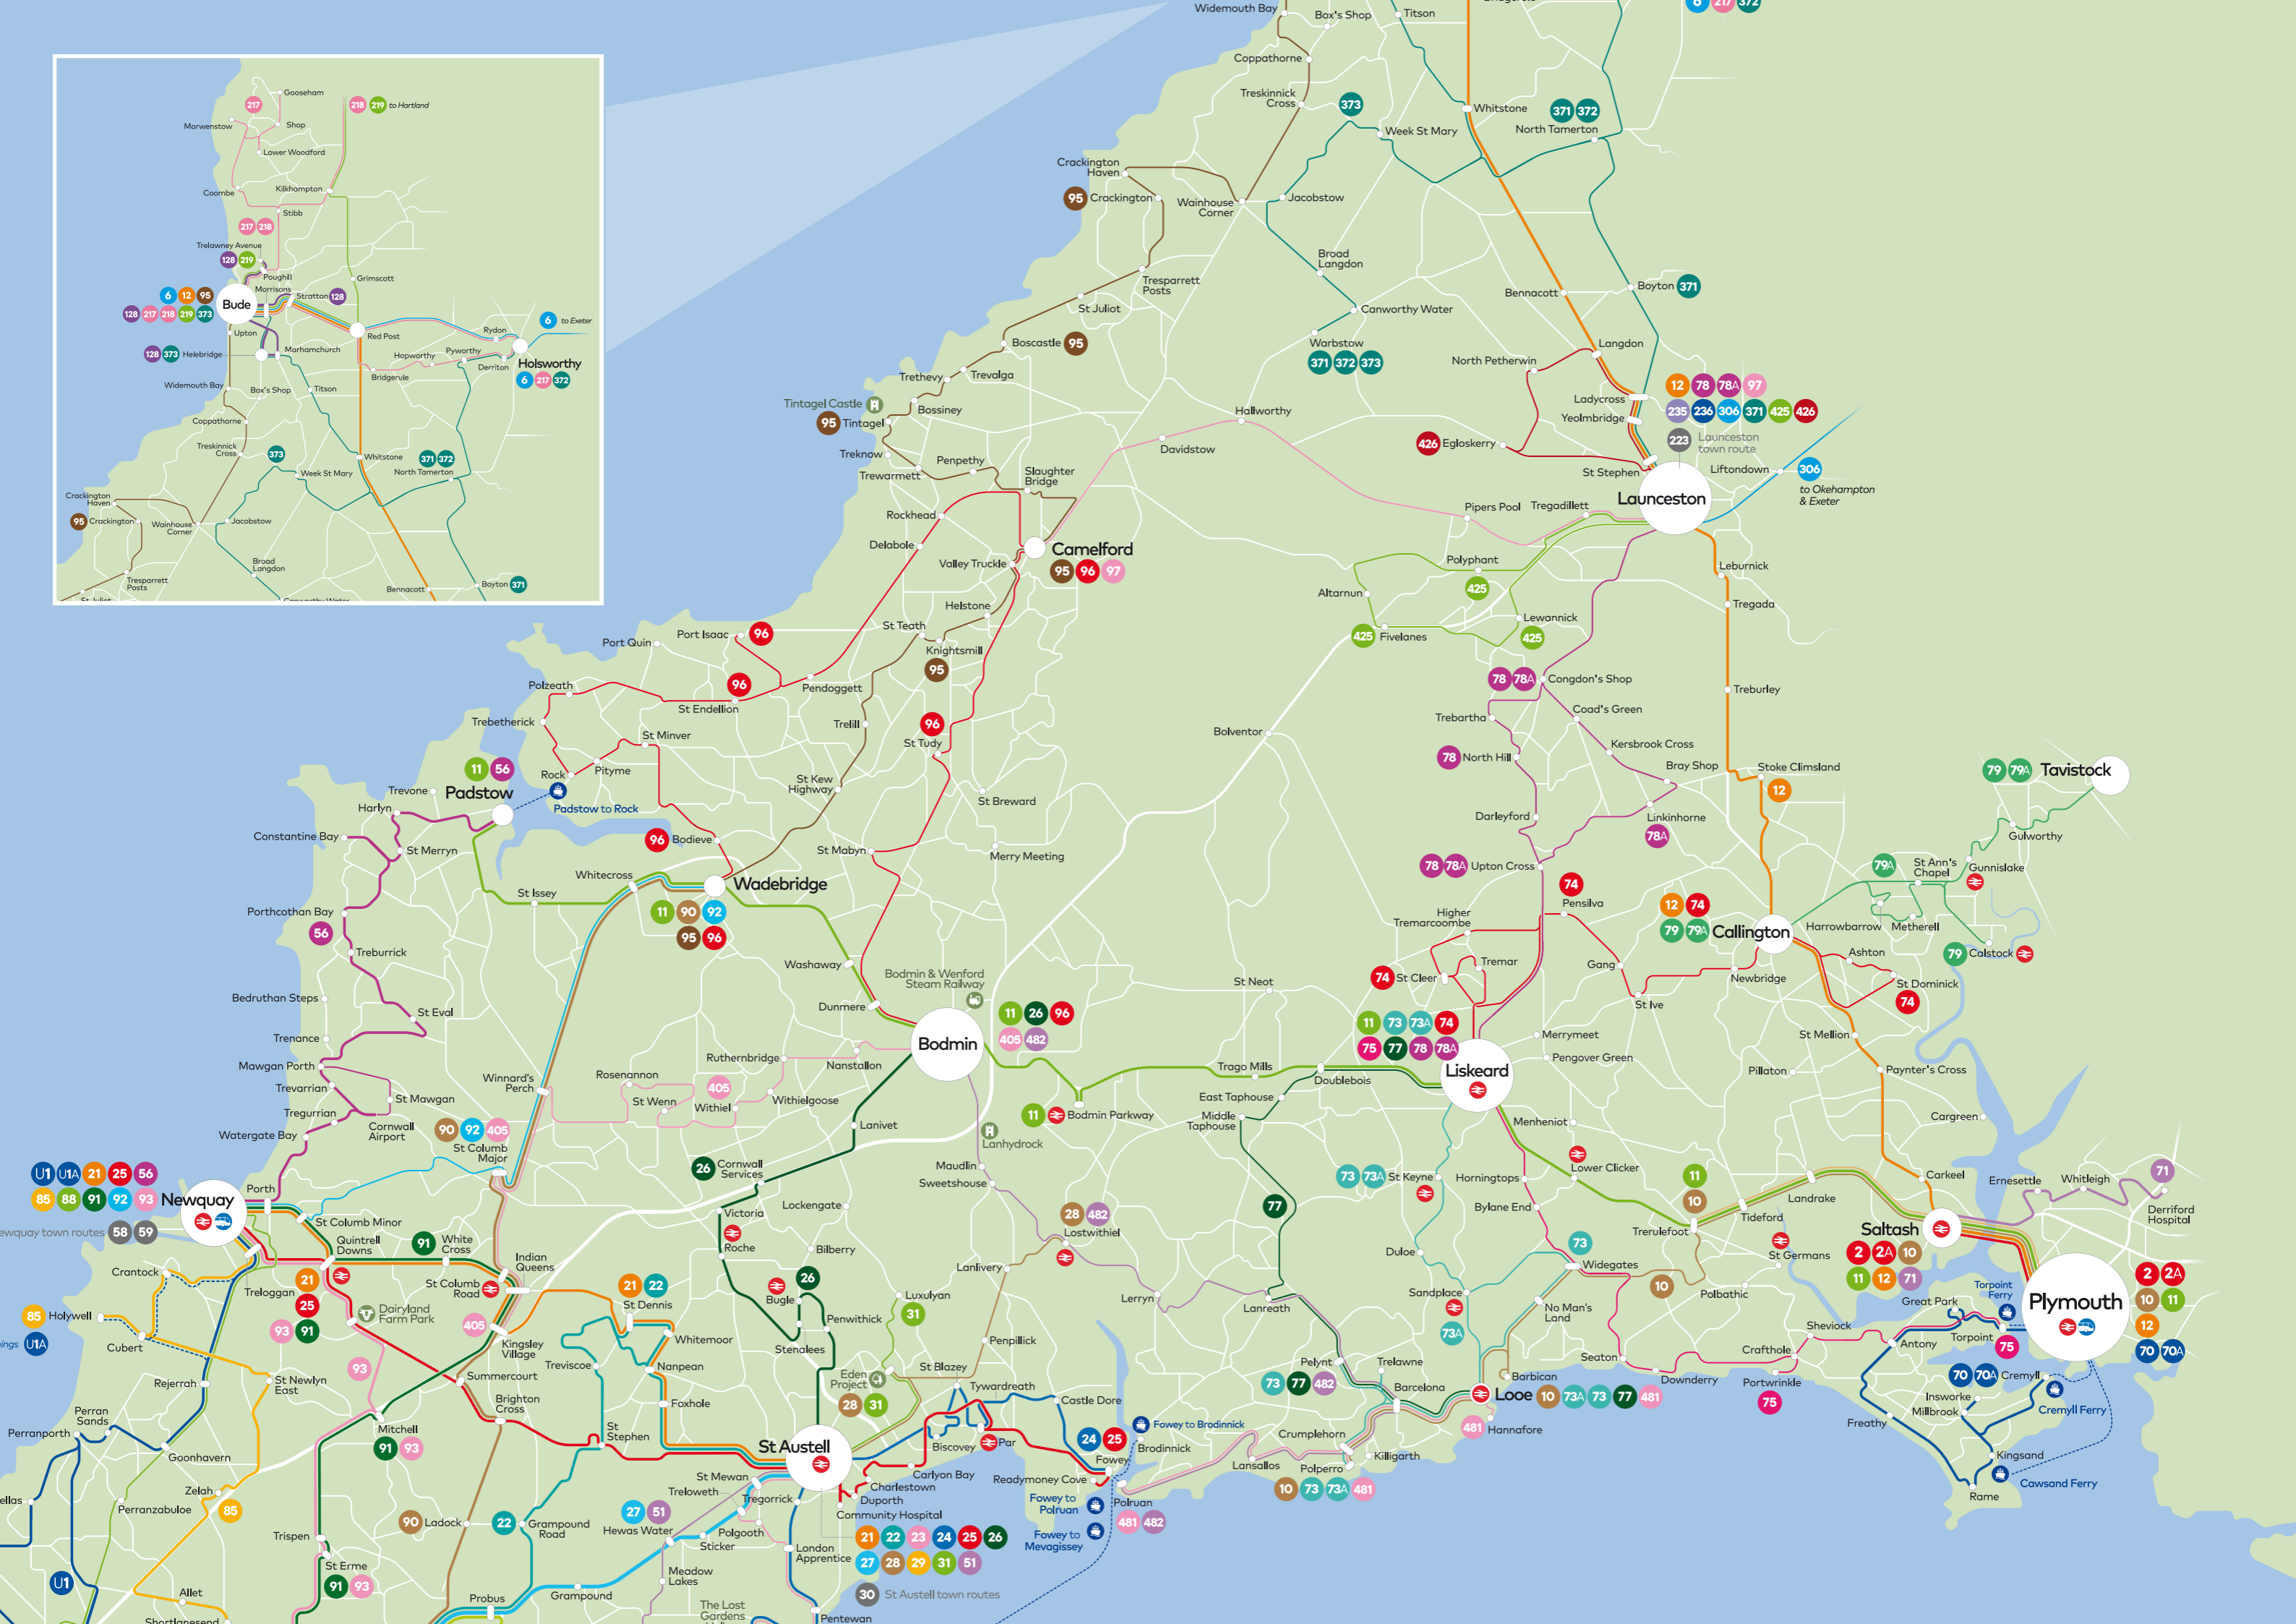

Town Zones

Town Zones

Buses in Cornwall

Transport for Cornwall
Karyans rag Kernow

Hopley's Coaches **GO** CORNWALL **bus** Cornwall by **KERNOW**
OTS **Stagecoach** **TRAVELCORNWALL**

© Best Impressions 2023. All rights reserved. Do not use, distribute or modify without express permission.