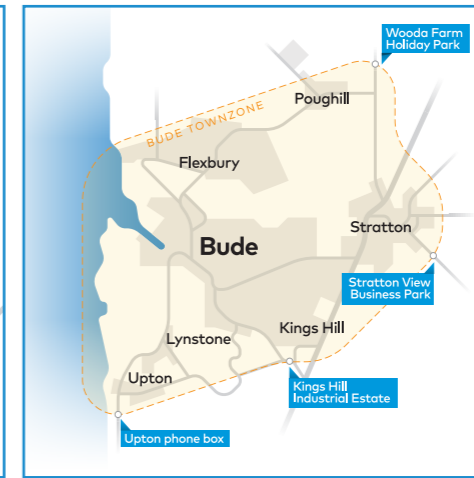

Sundays and bank holidays

buses towards RNAS Culdrose

Service No	36	36	36
Truro Railway Station	1028	1328	1628
Truro Bus Station	1033	1333	1633
Playing Place Bus Shelter	1043	1343	1643
Carnon Downs bus shelter	1045	1345	1645
Devoran Church	1052	1352	1652
Perranwell opp Royal Oak	1102	1402	1702
Stithians Crelow Lane	1112	1412	1712
Post Office	1117	1417	1717
Helston Tesco	1130	1430	1730
Helston Seven Stars	1135	1435	1735
Helston Sainsburys	1140	1440	1740
RNAS Culdrose	1145	1445	

for Flambards

buses towards Truro

Service No	36	36	36
RNAS Culdrose	1201	1501	
Cottage Hospital	1205	1505	
Helston Sainsburys	0908	1208	1508
Helston Seven Stars Arr	0913	1213	1513
Helston Seven Stars Dep	0915	1215	1515
Helston Tesco	0920	1220	1520
Post Office	0932	1232	1532
Stithians Crelow Lane	0938	1238	1538
Perranwell Royal Oak	0948	1248	1548
Devoran Church	0958	1258	1558
Carnon Downs bus shelter	1005	1305	1605
Playing Place Bus Shelter	1007	1307	1607
Truro Bus Station	1017	1317	1617
Truro Railway Station	1022	1322	1622

Mondays to Fridays on schooldays only

buses towards Redruth School

Service No	36S	36S
	SD	SD
Penair School		1510
Truro Bus Station C	0717	1520
Playing Place Bus Shelter	0727	1530
Carnon Downs bus shelter	0729	1532
Carnon Downs Bissoe Road	0732	1535
Devoran Church	0738	1541
Perranwell Railway Station	0743	1546
Perranwell opp Chapel	0745	1548
Frogpool Cornish Arms	0749	1552
Pulla Cross Trelawney Estate	0750	1553
Gwennap Church	0756	1559
Carharrack Foxes Row	0802	
Trevarth Trevarth Terrace	0804	
Lanner Post Office	0807	
Redruth Railway Station	0815	
Redruth School	0820	

buses towards Truro