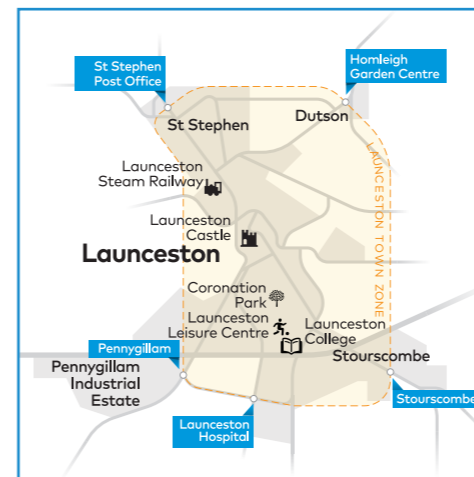

Sundays and bank holidays

buses towards RNAS Culdrose

Service No	36	36	36
Truro Railway Station	1028	1328	1628
Truro Bus Station	1033	1333	1633
Playing Place Bus Shelter	1043	1343	1643
Carnon Downs bus shelter	1045	1345	1645
Devoran Church	1052	1352	1652
Perranwell opp Royal Oak	1102	1402	1702
Stithians Crelow Lane	1112	1412	1712
Post Office	1117	1417	1717
Helston Tesco	1130	1430	1730
Helston Seven Stars	1135	1435	1735
Helston Sainsburys	1140	1440	1740
RNAS Culdrose	1145	1445	

for Flambards

buses towards Truro

Service No	36	36	36
RNAS Culdrose	1201	1501	
Cottage Hospital	1205	1505	
Helston Sainsburys	0908	1208	1508
Helston Seven Stars Arr	0913	1213	1513
Helston Seven Stars Dep	0915	1215	1515
Helston Tesco	0920	1220	1520
Post Office	0932	1232	1532
Stithians Crelow Lane	0938	1238	1538
Perranwell Royal Oak	0948	1248	1548
Devoran Church	0958	1258	1558
Carnon Downs bus shelter	1005	1305	1605
Playing Place Bus Shelter	1007	1307	1607
Truro Bus Station	1017	1317	1617
Truro Railway Station	1022	1322	1622

Mondays to Fridays on schooldays only

buses towards Redruth School

Service No	36S	36S
	SD	SD
Penair School		1510
Truro Bus Station C	0717	1520
Playing Place Bus Shelter	0727	1530
Carnon Downs bus shelter	0729	1532
Carnon Downs Bissoe Road	0732	1535
Devoran Church	0738	1541
Perranwell Railway Station	0743	1546
Perranwell opp Chapel	0745	1548
Frogpool Cornish Arms	0749	1552
Pulla Cross Trelawney Estate	0750	1553
Gwennap Church	0756	1559
Carharrack Foxes Row	0802	
Trevarth Trevarth Terrace	0804	
Lanner Post Office	0807	
Redruth Railway Station	0815	
Redruth School	0820	

buses towards Truro