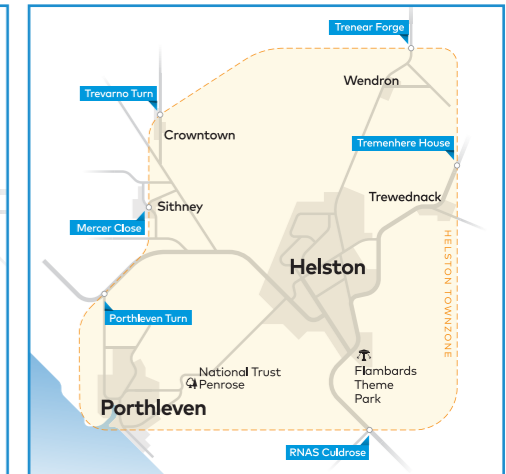

Sundays and bank holidays

buses towards RNAS Culdrose

Service No	36	36	36
Truro Railway Station	1028	1328	1628
Truro Bus Station	1033	1333	1633
Playing Place Bus Shelter	1043	1343	1643
Carnon Downs bus shelter	1045	1345	1645
Devoran Church	1052	1352	1652
Perranwell opp Royal Oak	1102	1402	1702
Stithians Crelow Lane	1112	1412	1712
Post Office	1117	1417	1717
Helston Tesco	1130	1430	1730
Helston Seven Stars	1135	1435	1735
Helston Sainsburys	1140	1440	1740
RNAS Culdrose	1145	1445	

for Flambards

buses towards Truro

Service No	36	36	36
RNAS Culdrose	1201	1501	
Cottage Hospital	1205	1505	
Helston Sainsburys	0908	1208	1508
Helston Seven Stars Arr	0913	1213	1513
Helston Seven Stars Dep	0915	1215	1515
Helston Tesco	0920	1220	1520
Post Office	0932	1232	1532
Stithians Crelow Lane	0938	1238	1538
Perranwell Royal Oak	0948	1248	1548
Devoran Church	0958	1258	1558
Carnon Downs bus shelter	1005	1305	1605
Playing Place Bus Shelter	1007	1307	1607
Truro Bus Station	1017	1317	1617
Truro Railway Station	1022	1322	1622

Mondays to Fridays on schooldays only

buses towards Redruth School

Service No	36S	36S
	SD	SD
Penair School		1510
Truro Bus Station C	0717	1520
Playing Place Bus Shelter	0727	1530
Carnon Downs bus shelter	0729	1532
Carnon Downs Bissoe Road	0732	1535
Devoran Church	0738	1541
Perranwell Railway Station	0743	1546
Perranwell opp Chapel	0745	1548
Frogpool Cornish Arms	0749	1552
Pulla Cross Trelawney Estate	0750	1553
Gwennap Church	0756	1559
Carharrack Foxes Row	0802	
Trevarth Trevarth Terrace	0804	
Lanner Post Office	0807	
Redruth Railway Station	0815	
Redruth School	0820	

buses towards Truro