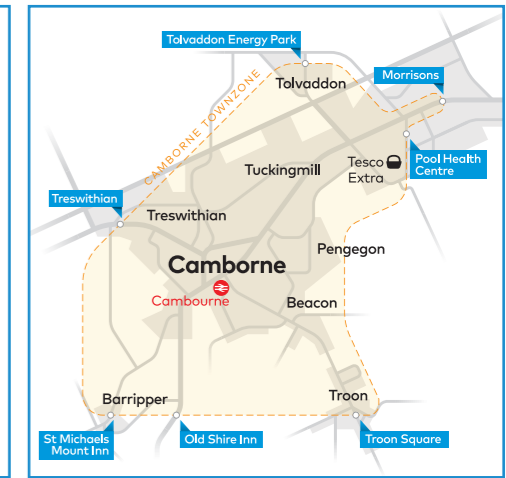

Sundays and bank holidays

buses towards RNAS Culdrose

Service No	36	36	36
Truro Railway Station	1028	1328	1628
Truro Bus Station	1033	1333	1633
Playing Place Bus Shelter	1043	1343	1643
Carnon Downs bus shelter	1045	1345	1645
Devoran Church	1052	1352	1652
Perranwell opp Royal Oak	1102	1402	1702
Stithians Crelow Lane	1112	1412	1712
Post Office	1117	1417	1717
Helston Tesco	1130	1430	1730
Helston Seven Stars	1135	1435	1735
Helston Sainsburys	1140	1440	1740
RNAS Culdrose	1145	1445	

for Flambards

buses towards Truro

Service No	36	36	36
RNAS Culdrose	1201	1501	
Cottage Hospital	1205	1505	
Helston Sainsburys	0908	1208	1508
Helston Seven Stars Arr	0913	1213	1513
Helston Seven Stars Dep	0915	1215	1515
Helston Tesco	0920	1220	1520
Post Office	0932	1232	1532
Stithians Crelow Lane	0938	1238	1538
Perranwell Royal Oak	0948	1248	1548
Devoran Church	0958	1258	1558
Carnon Downs bus shelter	1005	1305	1605
Playing Place Bus Shelter	1007	1307	1607
Truro Bus Station	1017	1317	1617
Truro Railway Station	1022	1322	1622

Mondays to Fridays on schooldays only

buses towards Redruth School

Service No	36S	36S
	SD	SD
Penair School		1510
Truro Bus Station C	0717	1520
Playing Place Bus Shelter	0727	1530
Carnon Downs bus shelter	0729	1532
Carnon Downs Bissoe Road	0732	1535
Devoran Church	0738	1541
Perranwell Railway Station	0743	1546
Perranwell opp Chapel	0745	1548
Frogpool Cornish Arms	0749	1552
Pulla Cross Trelawney Estate	0750	1553
Gwennap Church	0756	1559
Carharrack Foxes Row	0802	
Trevarth Trevarth Terrace	0804	
Lanner Post Office	0807	
Redruth Railway Station	0815	
Redruth School	0820	

buses towards Truro