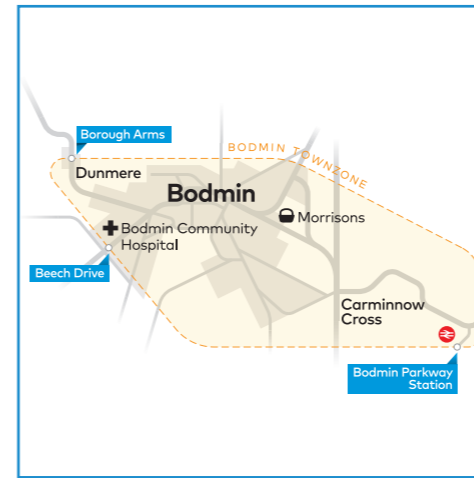

Sundays and bank holidays

buses towards RNAS Culdrose

Service No	36	36	36
Truro Railway Station	1028	1328	1628
Truro Bus Station	1033	1333	1633
Playing Place Bus Shelter	1043	1343	1643
Carnon Downs bus shelter	1045	1345	1645
Devoran Church	1052	1352	1652
Perranwell opp Royal Oak	1102	1402	1702
Stithians Crelow Lane	1112	1412	1712
Post Office	1117	1417	1717
Helston Tesco	1130	1430	1730
Helston Seven Stars	1135	1435	1735
Helston Sainsburys	1140	1440	1740
RNAS Culdrose	1145	1445	

for Flambards

buses towards Truro

Service No	36	36	36
RNAS Culdrose	1201	1501	
Cottage Hospital	1205	1505	
Helston Sainsburys	0908	1208	1508
Helston Seven Stars Arr	0913	1213	1513
Helston Seven Stars Dep	0915	1215	1515
Helston Tesco	0920	1220	1520
Post Office	0932	1232	1532
Stithians Crelow Lane	0938	1238	1538
Perranwell Royal Oak	0948	1248	1548
Devoran Church	0958	1258	1558
Carnon Downs bus shelter	1005	1305	1605
Playing Place Bus Shelter	1007	1307	1607
Truro Bus Station	1017	1317	1617
Truro Railway Station	1022	1322	1622

Mondays to Fridays on schooldays only

buses towards Redruth School

Service No	36S	36S
	SD	SD
Penair School		1510
Truro Bus Station C	0717	1520
Playing Place Bus Shelter	0727	1530
Carnon Downs bus shelter	0729	1532
Carnon Downs Bissoe Road	0732	1535
Devoran Church	0738	1541
Perranwell Railway Station	0743	1546
Perranwell opp Chapel	0745	1548
Frogpool Cornish Arms	0749	1552
Pulla Cross Trelawney Estate	0750	1553
Gwennap Church	0756	1559
Carharrack Foxes Row	0802	
Trevarth Trevarth Terrace	0804	
Lanner Post Office	0807	
Redruth Railway Station	0815	
Redruth School	0820	

buses towards Truro