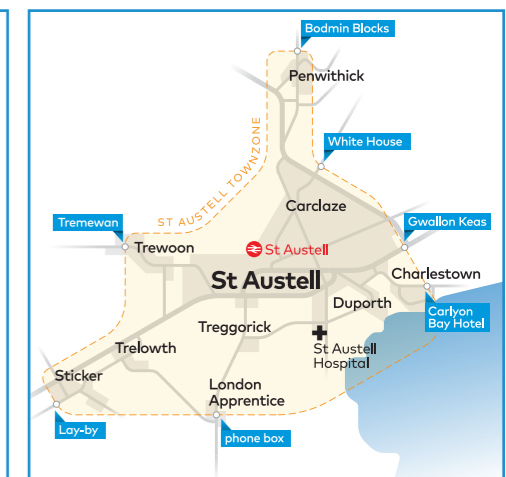

Sundays and bank holidays

buses towards RNAS Culdrose

Service No	36	36	36
Truro Railway Station	1028	1328	1628
Truro Bus Station	1033	1333	1633
Playing Place Bus Shelter	1043	1343	1643
Carnon Downs bus shelter	1045	1345	1645
Devoran Church	1052	1352	1652
Perranwell opp Royal Oak	1102	1402	1702
Stithians Crelow Lane	1112	1412	1712
Post Office	1117	1417	1717
Helston Tesco	1130	1430	1730
Helston Seven Stars	1135	1435	1735
Helston Sainsburys	1140	1440	1740
RNAS Culdrose	1145	1445	

for Flambards

buses towards Truro

Service No	36	36	36
RNAS Culdrose	1201	1501	
Cottage Hospital	1205	1505	
Helston Sainsburys	0908	1208	1508
Helston Seven Stars Arr	0913	1213	1513
Helston Seven Stars Dep	0915	1215	1515
Helston Tesco	0920	1220	1520
Post Office	0932	1232	1532
Stithians Crelow Lane	0938	1238	1538
Perranwell Royal Oak	0948	1248	1548
Devoran Church	0958	1258	1558
Carnon Downs bus shelter	1005	1305	1605
Playing Place Bus Shelter	1007	1307	1607
Truro Bus Station	1017	1317	1617
Truro Railway Station	1022	1322	1622

Mondays to Fridays on schooldays only

buses towards Redruth School

Service No	36S	36S
	SD	SD
Penair School		1510
Truro Bus Station C	0717	1520
Playing Place Bus Shelter	0727	1530
Carnon Downs bus shelter	0729	1532
Carnon Downs Bissoe Road	0732	1535
Devoran Church	0738	1541
Perranwell Railway Station	0743	1546
Perranwell opp Chapel	0745	1548
Frogpool Cornish Arms	0749	1552
Pulla Cross Trelawney Estate	0750	1553
Gwennap Church	0756	1559
Carharrack Foxes Row	0802	
Trevarth Trevarth Terrace	0804	
Lanner Post Office	0807	
Redruth Railway Station	0815	
Redruth School	0820	

buses towards Truro