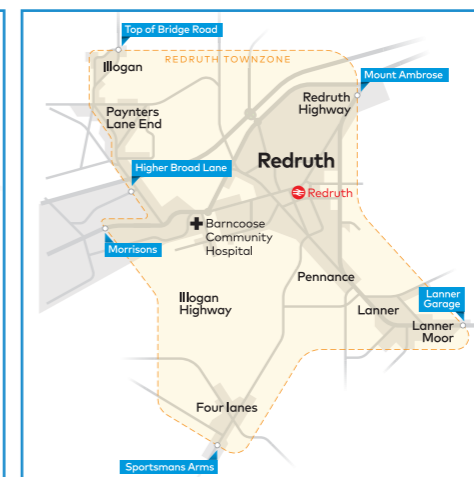

Sundays and bank holidays

buses towards RNAS Culdrose

Service No	36	36	36
Truro Railway Station	1028	1328	1628
Truro Bus Station	1033	1333	1633
Playing Place Bus Shelter	1043	1343	1643
Carnon Downs bus shelter	1045	1345	1645
Devoran Church	1052	1352	1652
Perranwell opp Royal Oak	1102	1402	1702
Stithians Crelow Lane	1112	1412	1712
Post Office	1117	1417	1717
Helston Tesco	1130	1430	1730
Helston Seven Stars	1135	1435	1735
Helston Sainsburys	1140	1440	1740
RNAS Culdrose	1145	1445	

for Flambards

buses towards Truro

Service No	36	36	36
RNAS Culdrose	1201	1501	
Cottage Hospital	1205	1505	
Helston Sainsburys	0908	1208	1508
Helston Seven Stars Arr	0913	1213	1513
Helston Seven Stars Dep	0915	1215	1515
Helston Tesco	0920	1220	1520
Post Office	0932	1232	1532
Stithians Crelow Lane	0938	1238	1538
Perranwell Royal Oak	0948	1248	1548
Devoran Church	0958	1258	1558
Carnon Downs bus shelter	1005	1305	1605
Playing Place Bus Shelter	1007	1307	1607
Truro Bus Station	1017	1317	1617
Truro Railway Station	1022	1322	1622

Mondays to Fridays on schooldays only

buses towards Redruth School

Service No	36S	36S
	SD	SD
Penair School		1510
Truro Bus Station C	0717	1520
Playing Place Bus Shelter	0727	1530
Carnon Downs bus shelter	0729	1532
Carnon Downs Bissoe Road	0732	1535
Devoran Church	0738	1541
Perranwell Railway Station	0743	1546
Perranwell opp Chapel	0745	1548
Frogpool Cornish Arms	0749	1552
Pulla Cross Trelawney Estate	0750	1553
Gwennap Church	0756	1559
Carharrack Foxes Row	0802	
Trevarth Trevarth Terrace	0804	
Lanner Post Office	0807	
Redruth Railway Station	0815	
Redruth School	0820	

buses towards Truro